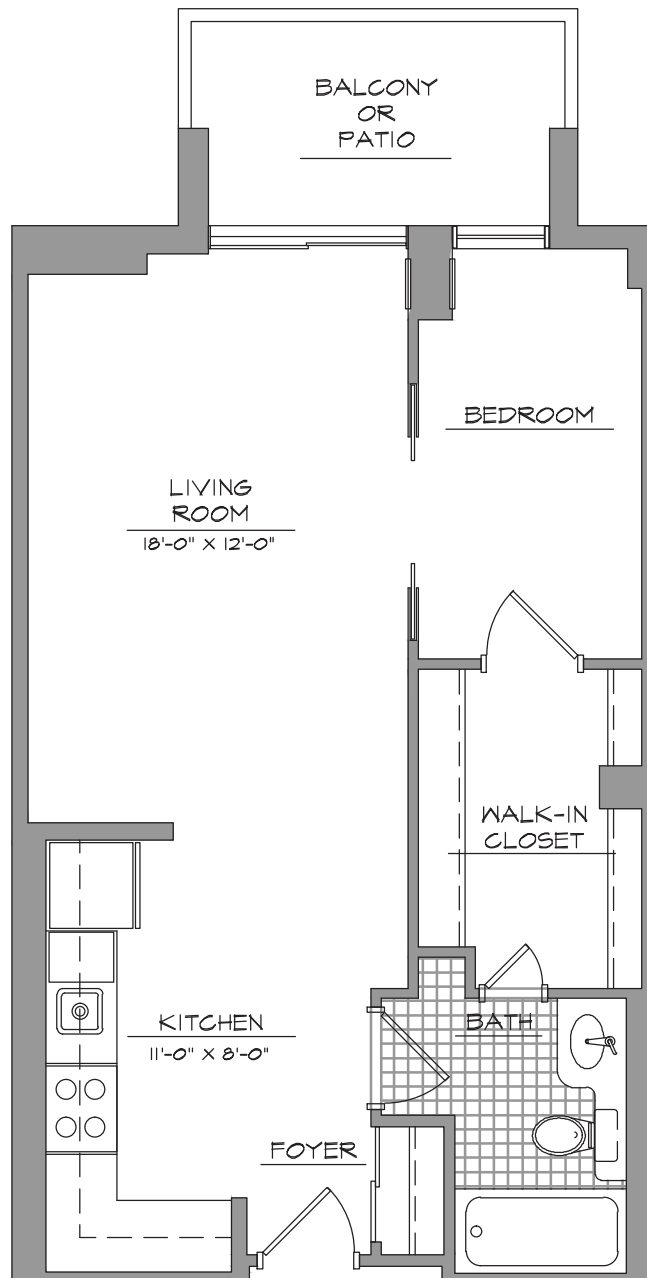

Trott
Studio
538 square feet

Actual living spaces may vary slightly from this floor plan.