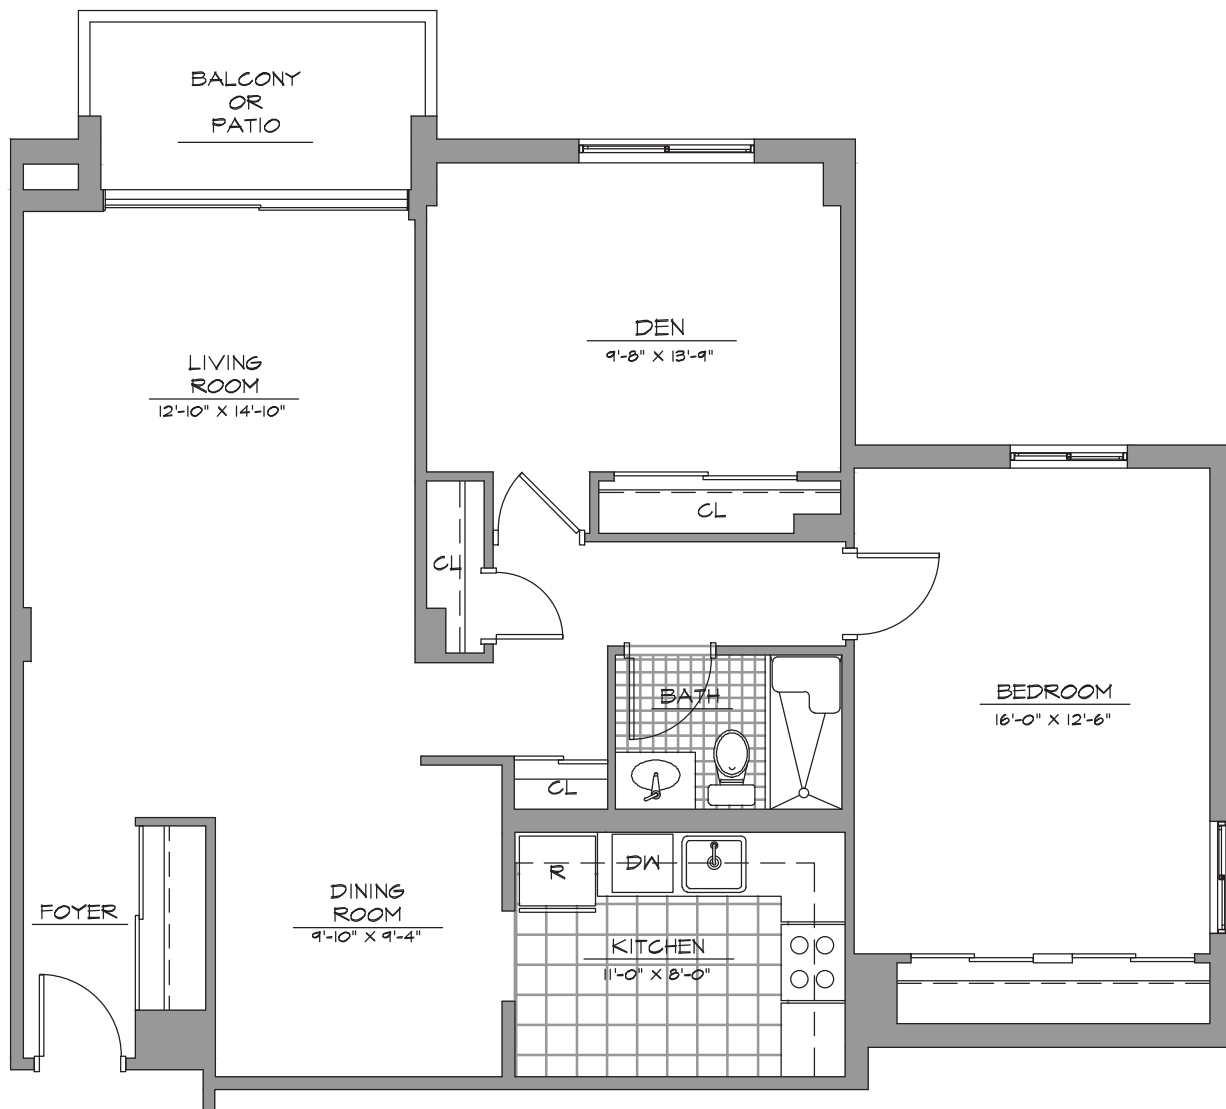

Trott
Large One Bedroom with Den
1,030 square feet

Actual living spaces may vary slightly from this floor plan.