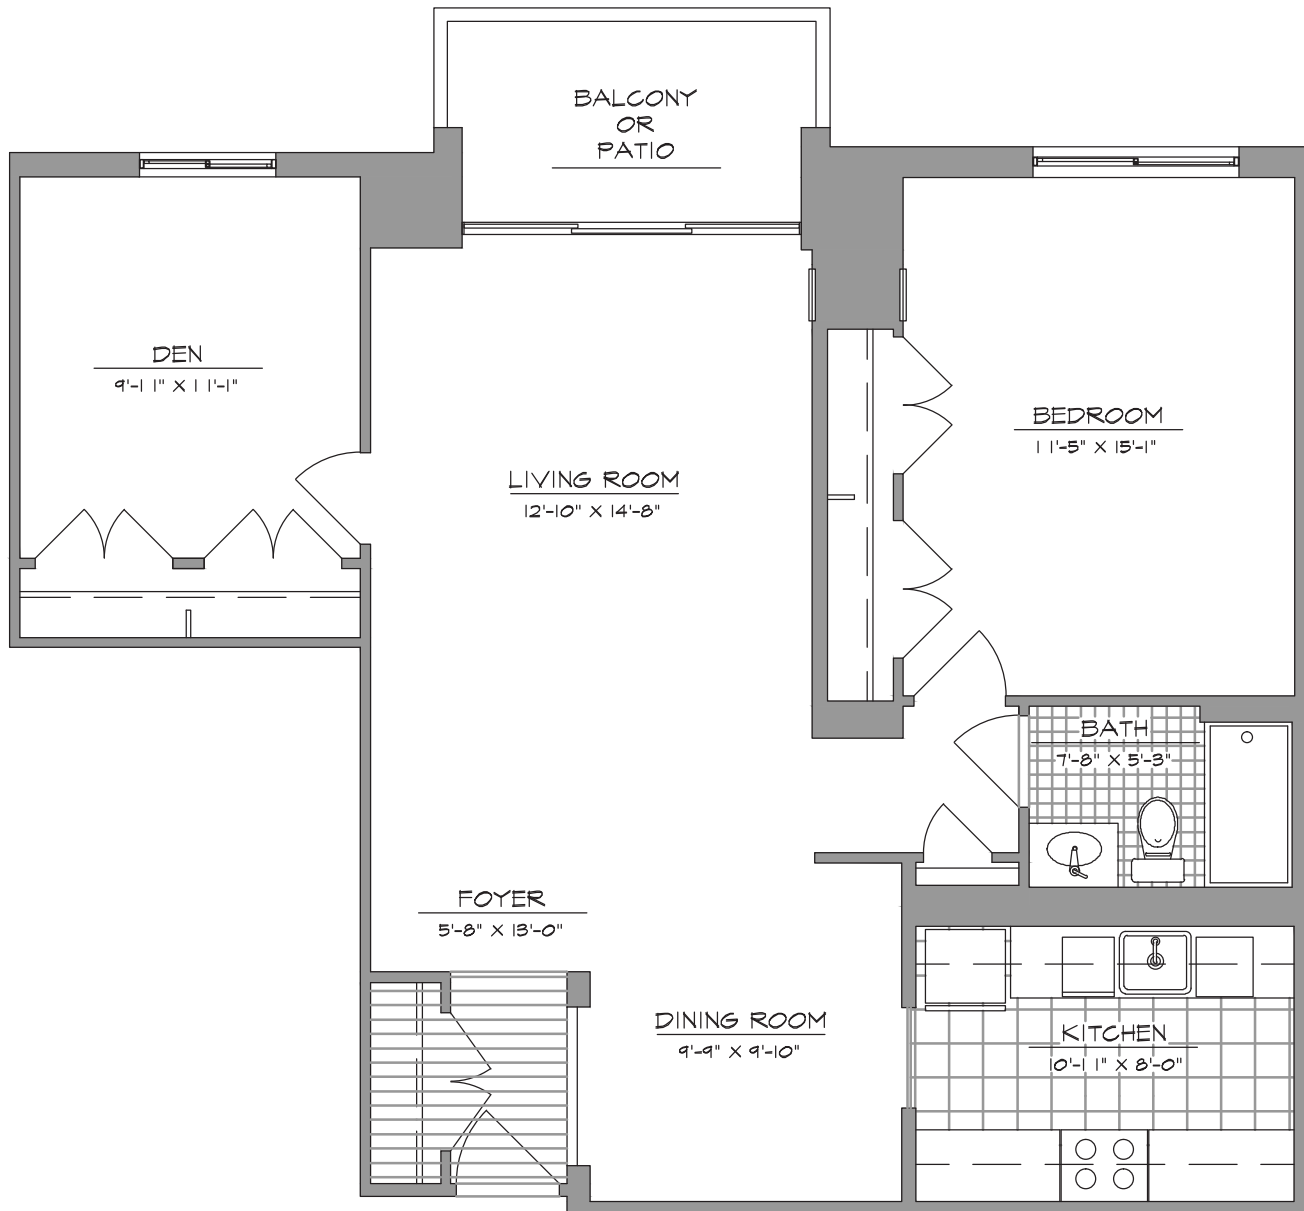

Edwards-Fisher, Mund & Trott
One Bedroom with Den
935 square feet

Actual living spaces may vary slightly from this floor plan.