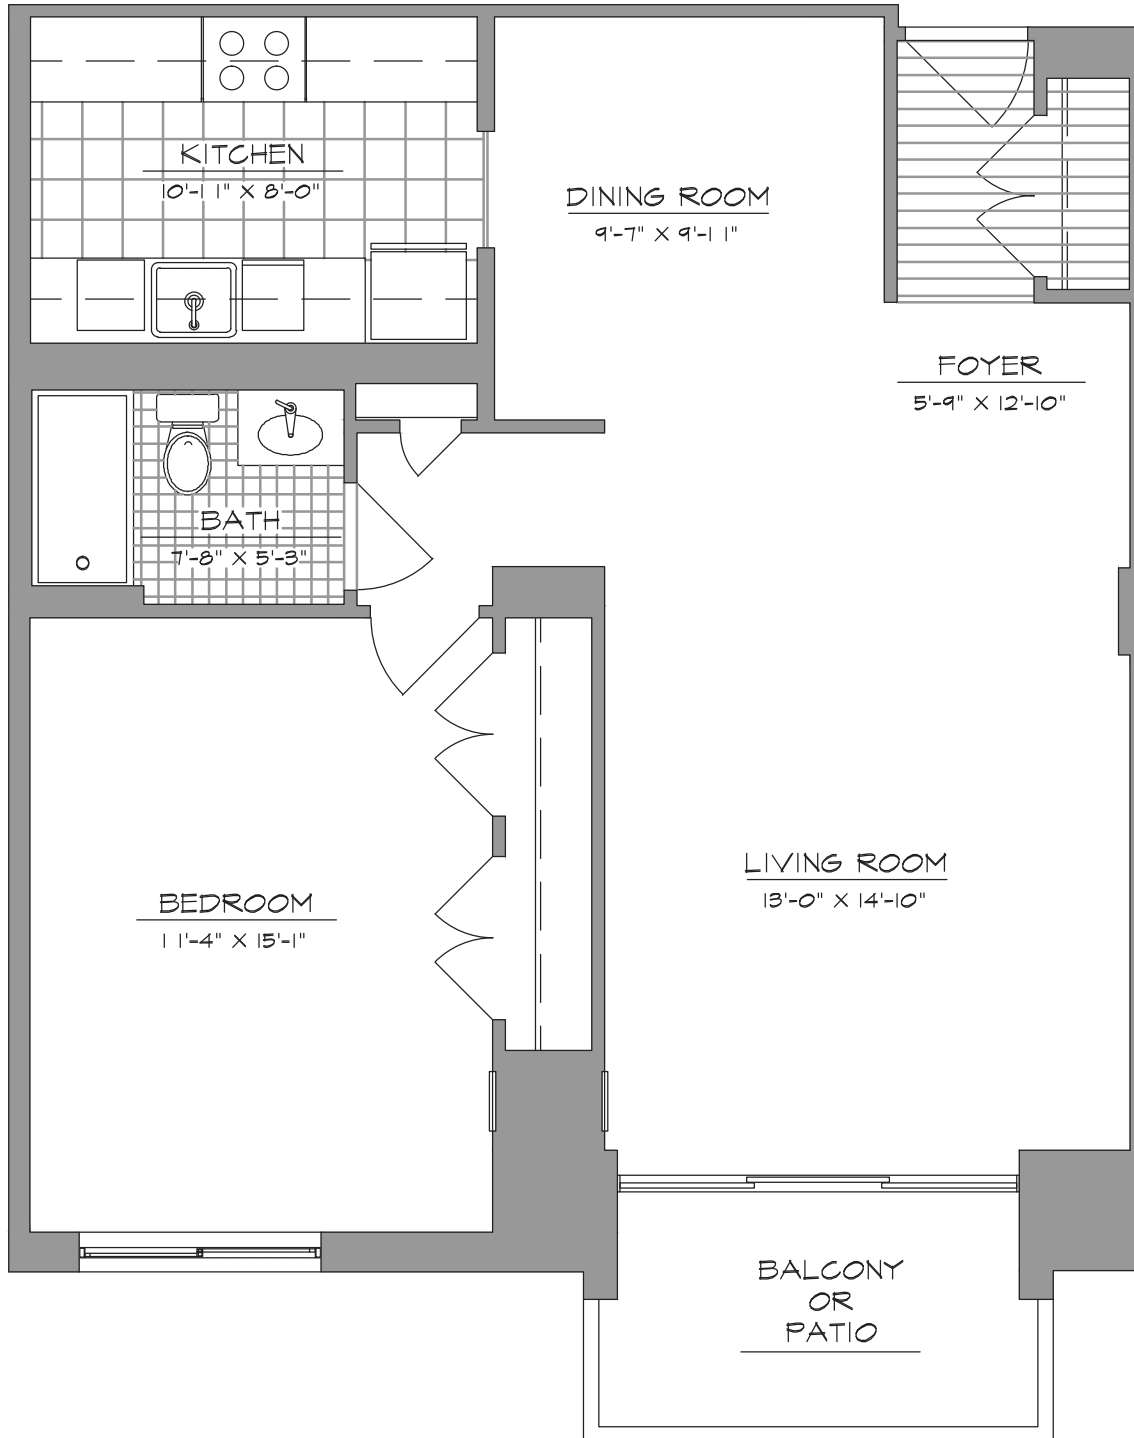

Edwards-Fisher, Mund & Trott
Large One Bedroom
790 square feet

ASBURY
Methodist Village
Anticipate More

Actual living spaces may vary slightly from this floor plan.