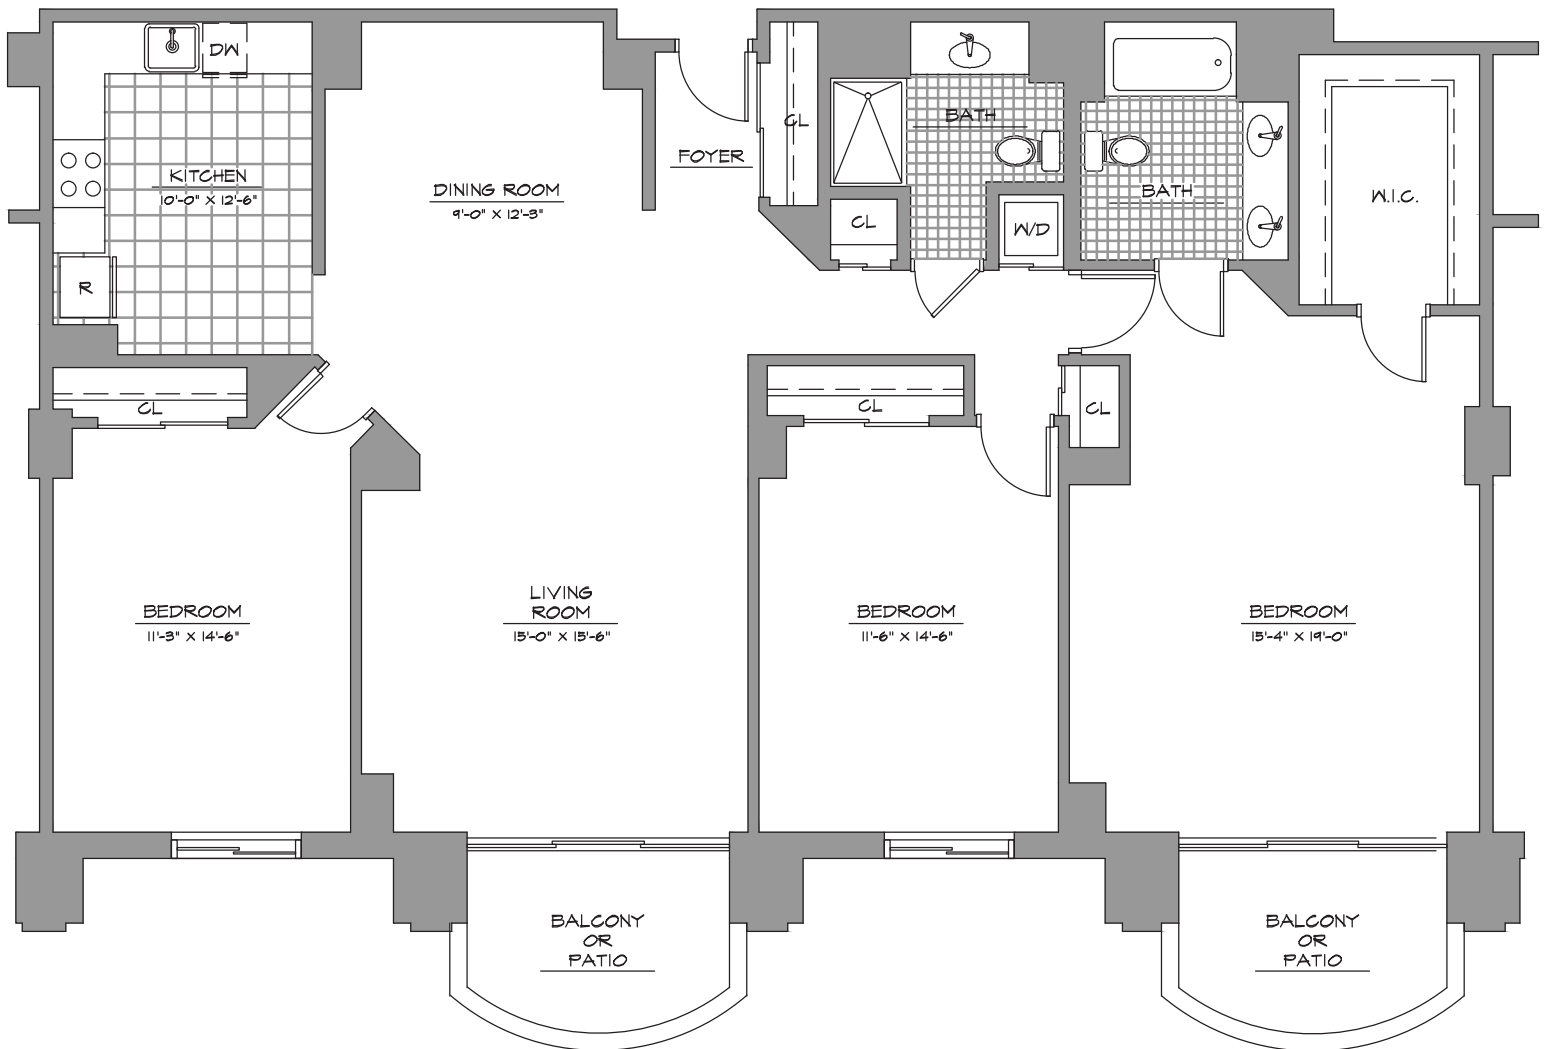

Diamond - Canterbury I  
Three Bedrooms, Two Baths  
1,598 square feet

Actual living spaces may vary slightly from this floor plan.