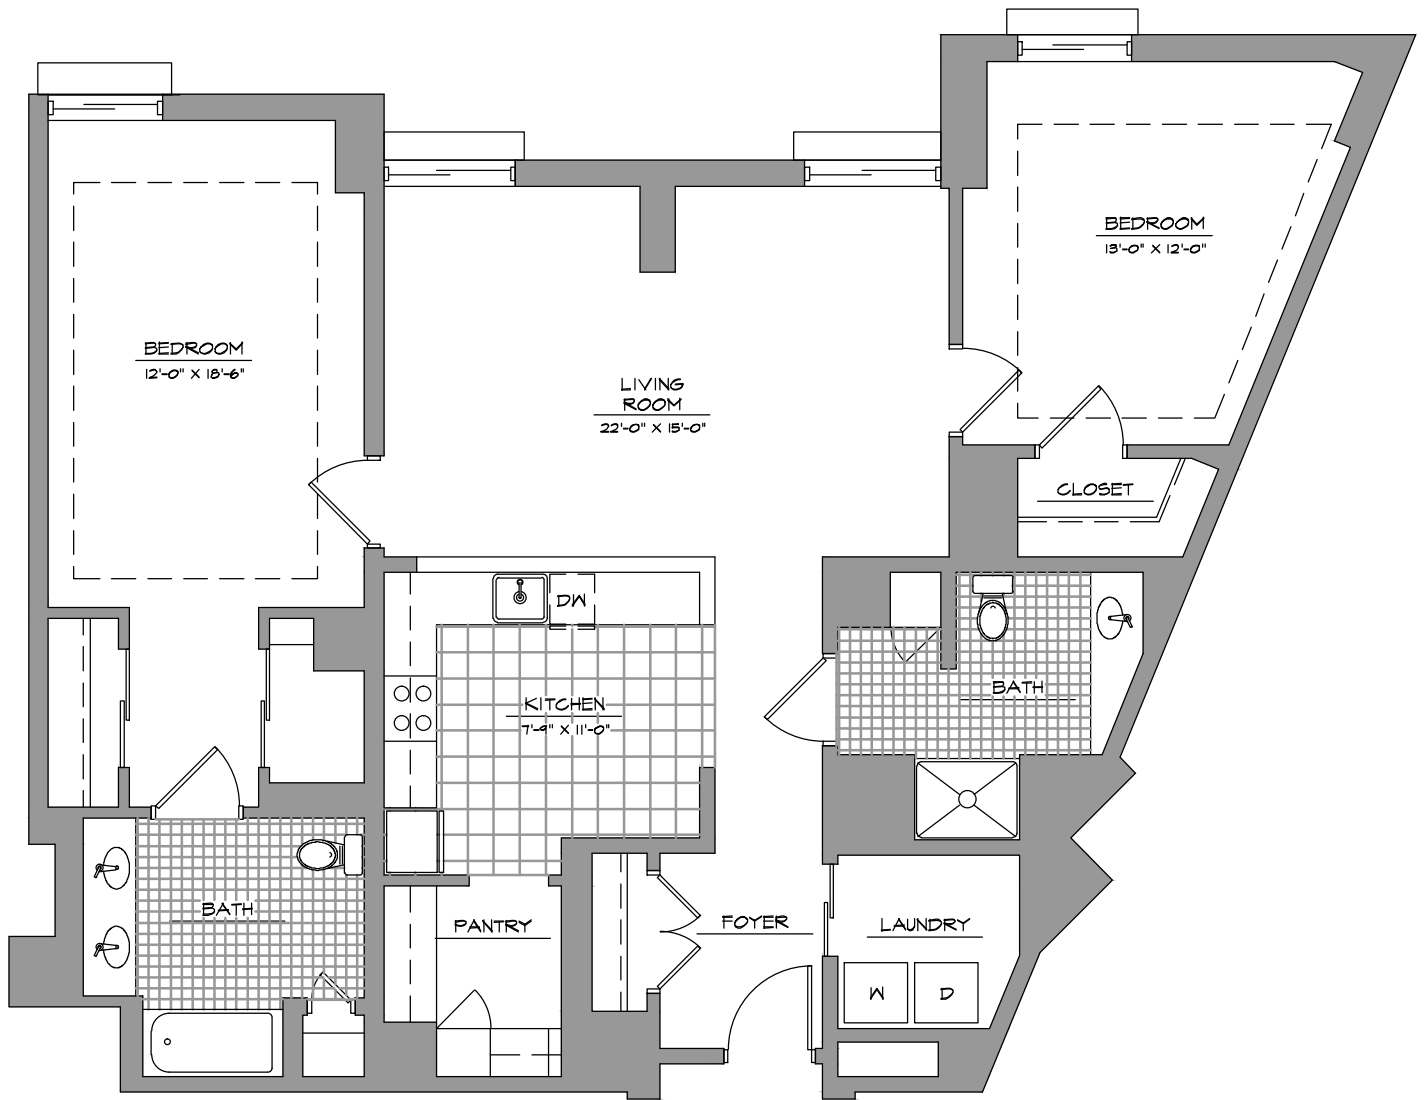

Park View - Matisse
Two Bedroom
1,319 sq. ft.

ASBURY

[METHODIST VILLAGE]

www.AsburyMethodistVillage.org

 An Asbury Community